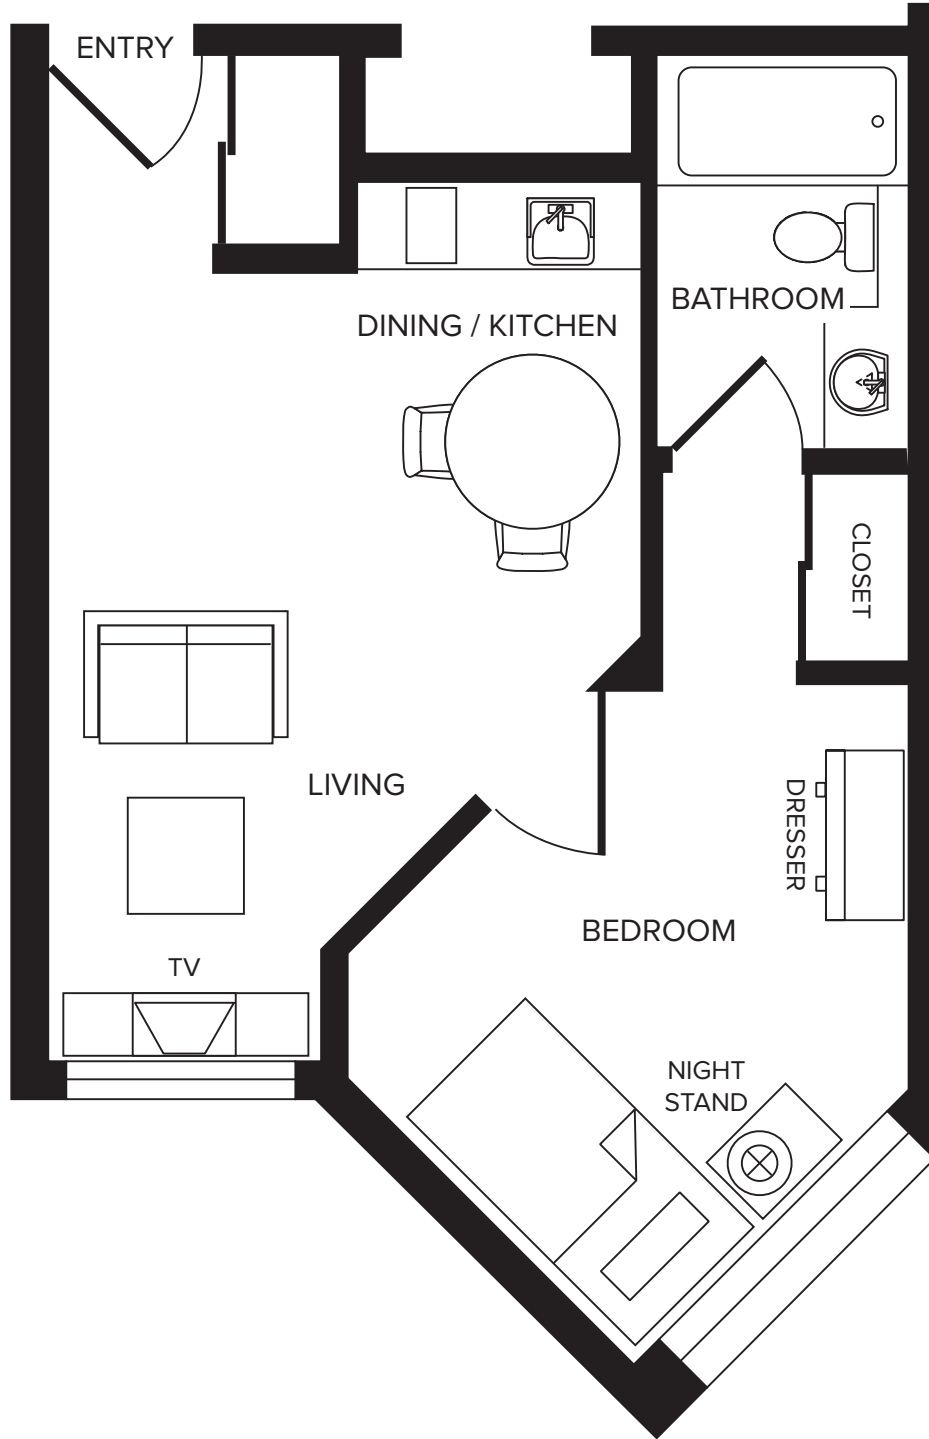

SAMPLE
1 Bedroom

INDEPENDENT LIVING

403 SQ.FT.

WHITE ROCK
SENIORS VILLAGE

SAMPLE
1 Bedroom

INDEPENDENT LIVING

392 SQ.FT.

**WHITE ROCK
SENIORS VILLAGE**