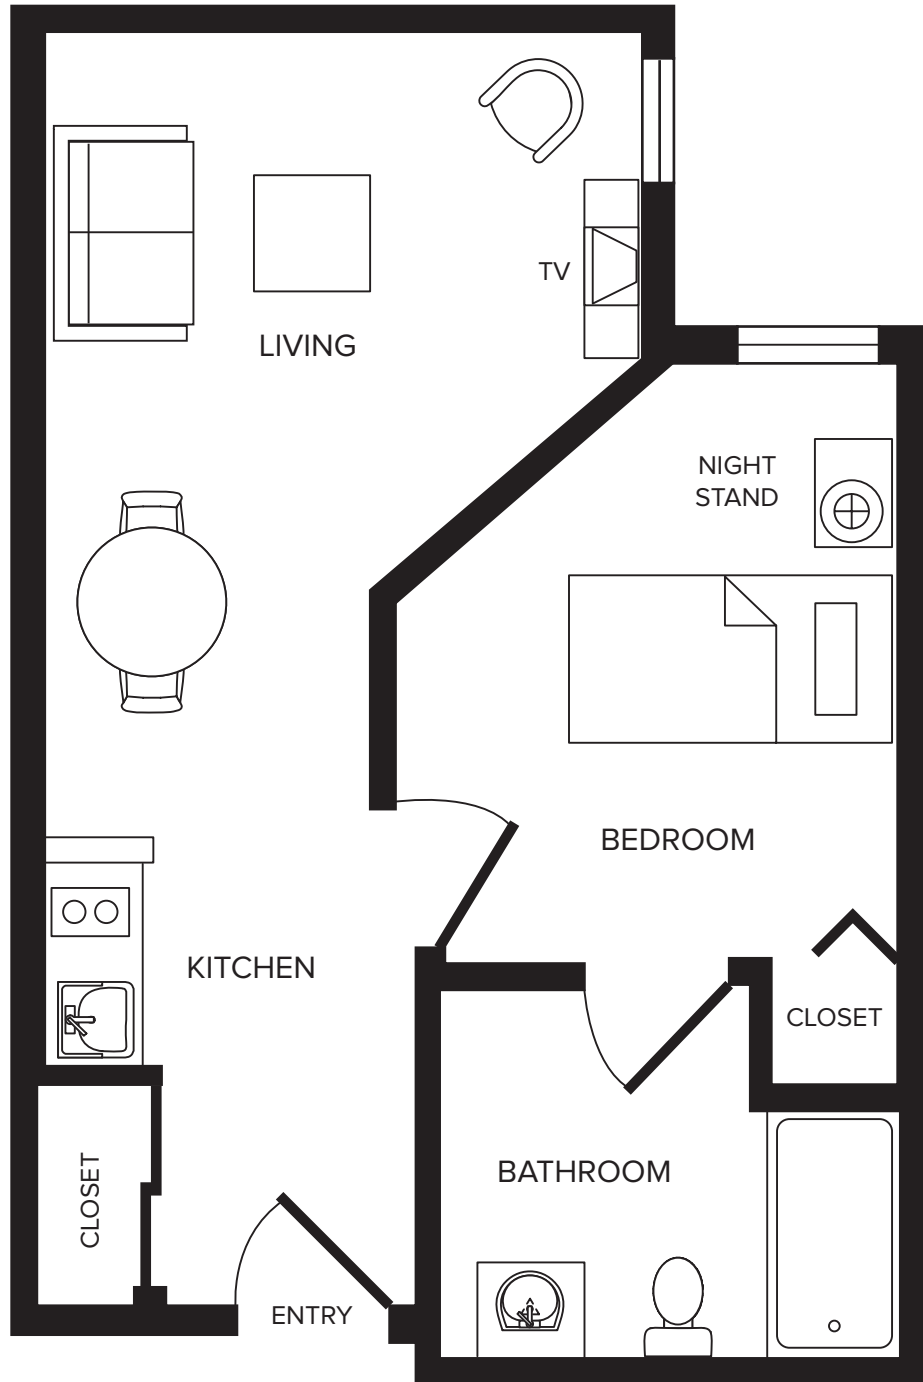

SAMPLE
1 Bedroom

INDEPENDENT LIVING

403 SQ.FT.

WHITE ROCK
SENIORS VILLAGE

SAMPLE
1 Bedroom

INDEPENDENT LIVING

392 SQ.FT.

**WHITE ROCK
SENIORS VILLAGE**