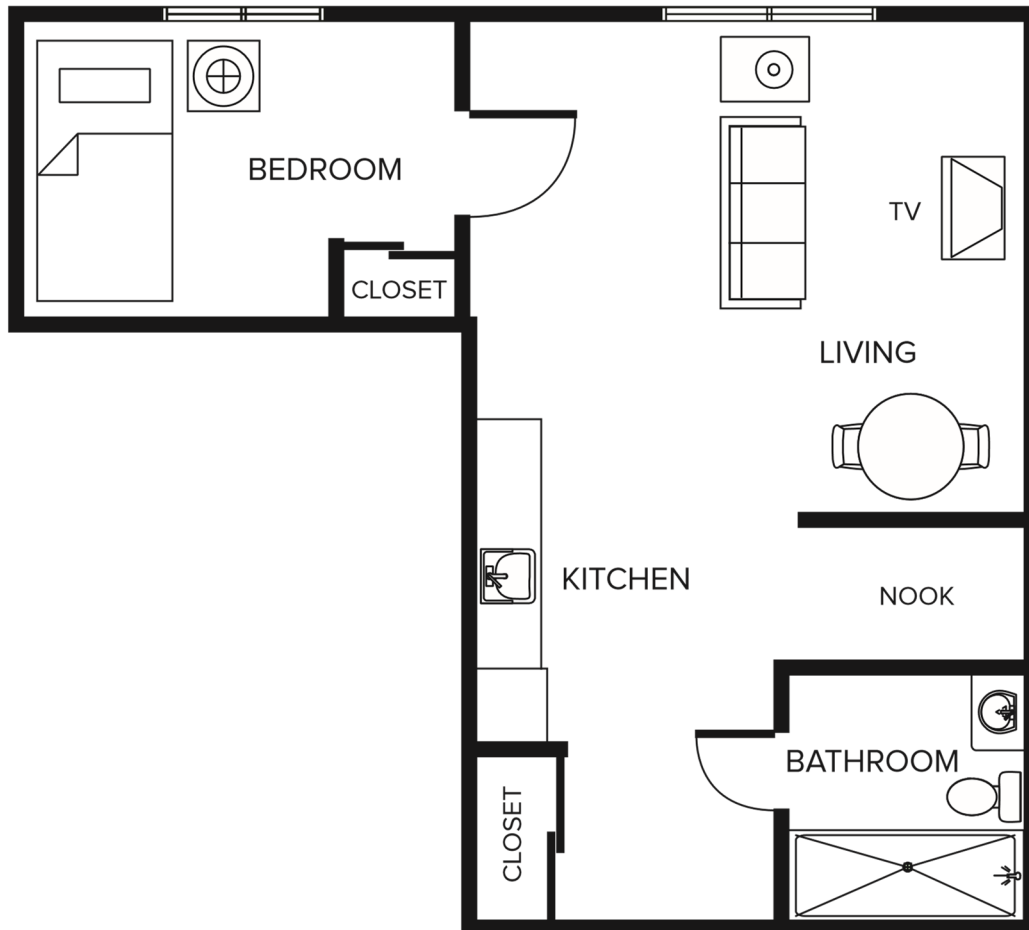

SAMPLE

Studio

450 SQ.FT.

**STANFORD
SENIORS VILLAGE**

SAMPLE

1 Bedroom

650 SQ.FT.

**STANFORD
SENIORS VILLAGE**

SAMPLE

1 Bedroom

750 SQ.FT.

**STANFORD
SENIORS VILLAGE**

SAMPLE

Studio

RESIDENTIAL CARE
250 SQ.FT.

STANFORD
SENIORS VILLAGE