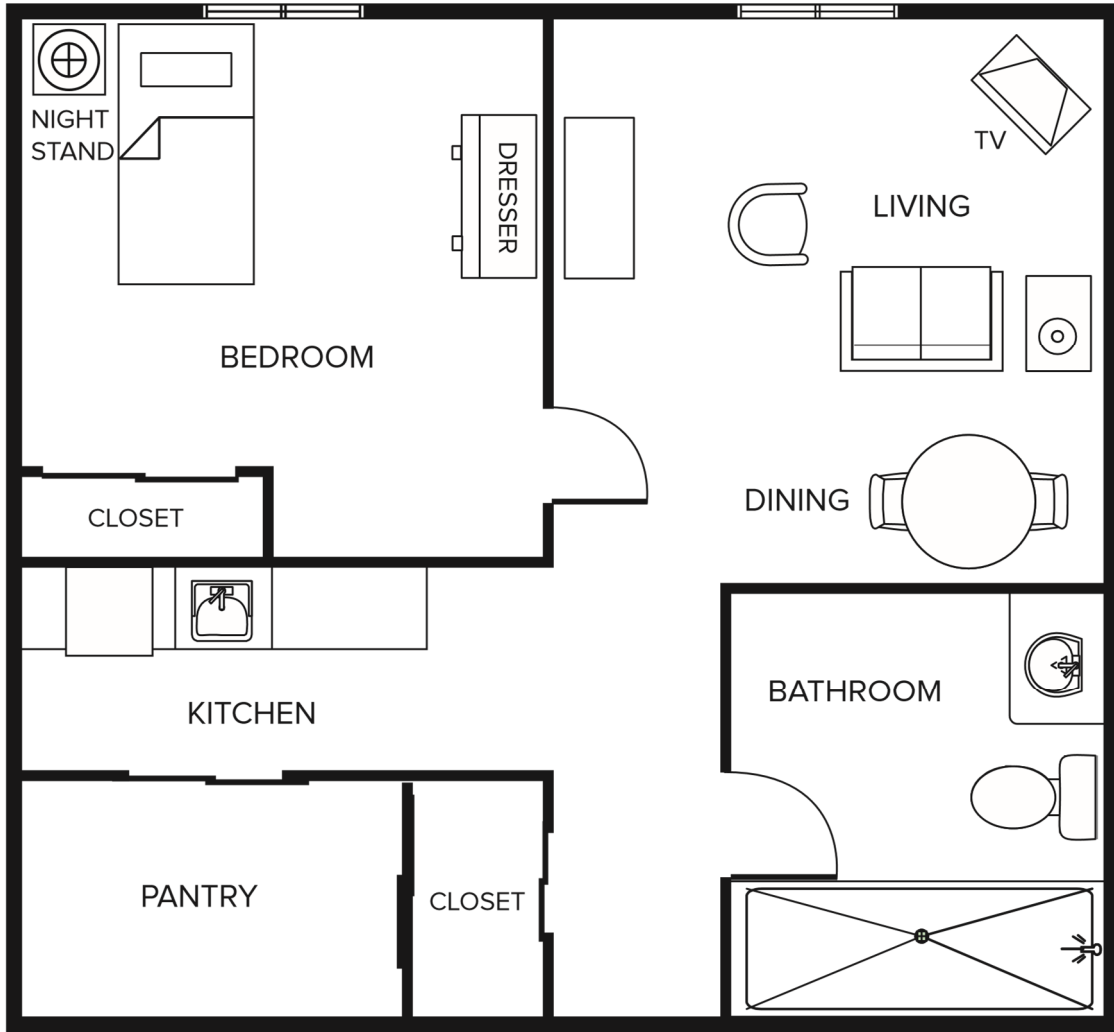

SAMPLE

Studio

450 SQ.FT.

**STANFORD
SENIORS VILLAGE**

SAMPLE

1 Bedroom

650 SQ.FT.

**STANFORD
SENIORS VILLAGE**

SAMPLE

1 Bedroom

750 SQ.FT.

**STANFORD
SENIORS VILLAGE**

SAMPLE

Studio

RESIDENTIAL CARE
250 SQ.FT.

STANFORD
SENIORS VILLAGE