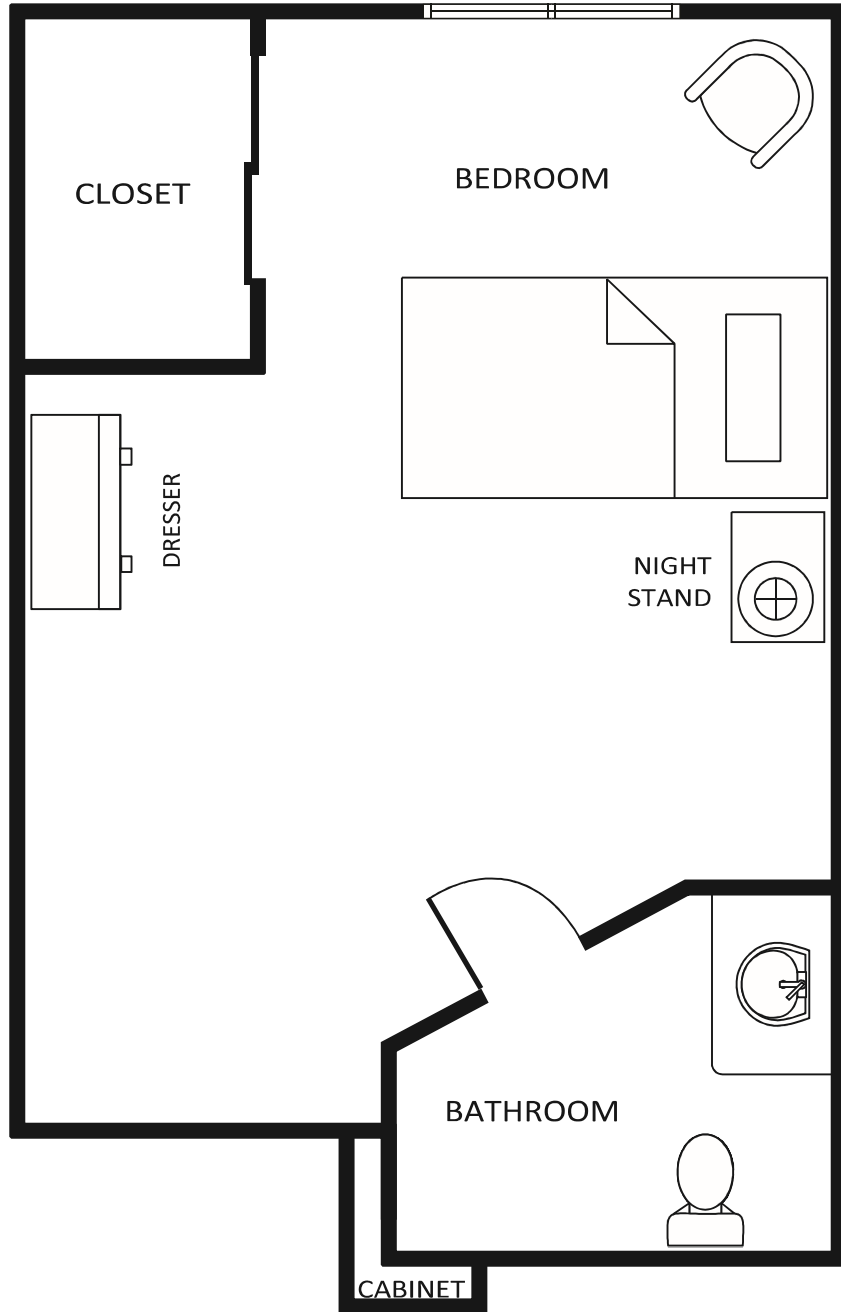

SAMPLE

Studio

450 SQ.FT.

**STANFORD
SENIORS VILLAGE**

SAMPLE

1 Bedroom

650 SQ.FT.

**STANFORD
SENIORS VILLAGE**

SAMPLE

1 Bedroom

750 SQ.FT.

**STANFORD
SENIORS VILLAGE**

SAMPLE

Studio

RESIDENTIAL CARE
250 SQ.FT.

STANFORD
SENIORS VILLAGE