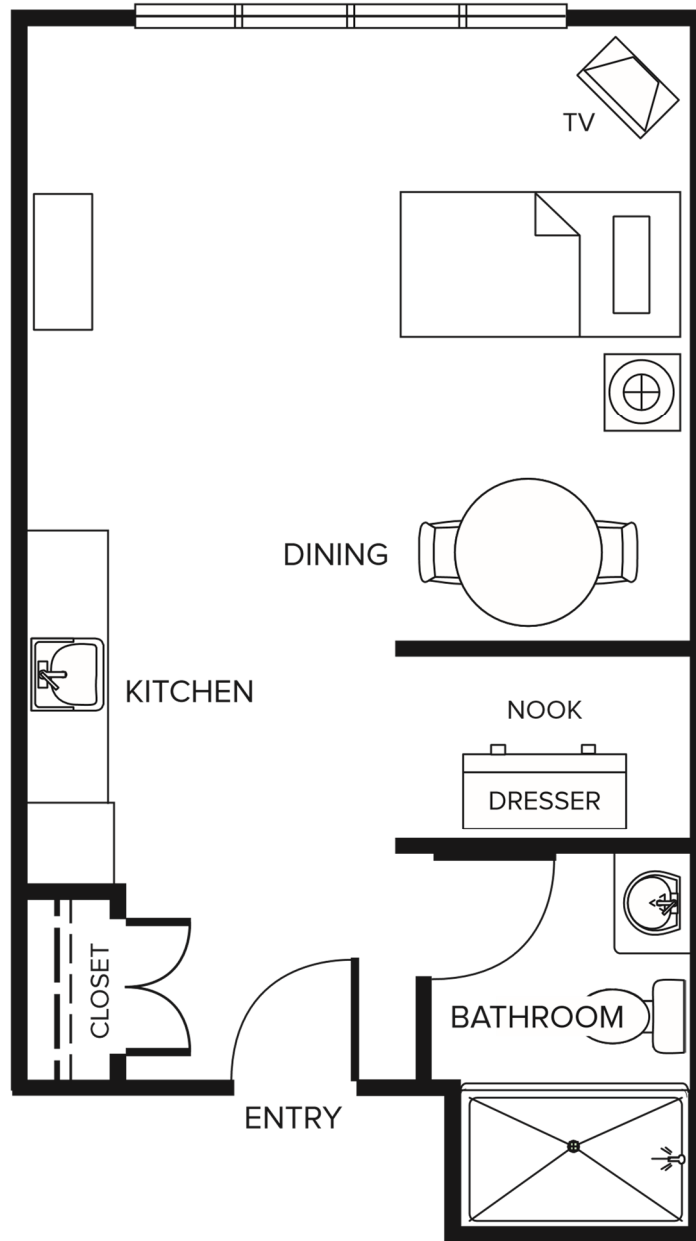

SAMPLE

Studio

450 SQ.FT.

**STANFORD
SENIORS VILLAGE**

SAMPLE

1 Bedroom

650 SQ.FT.

**STANFORD
SENIORS VILLAGE**

SAMPLE

1 Bedroom

750 SQ.FT.

**STANFORD
SENIORS VILLAGE**

SAMPLE

Studio

RESIDENTIAL CARE
250 SQ.FT.

STANFORD
SENIORS VILLAGE