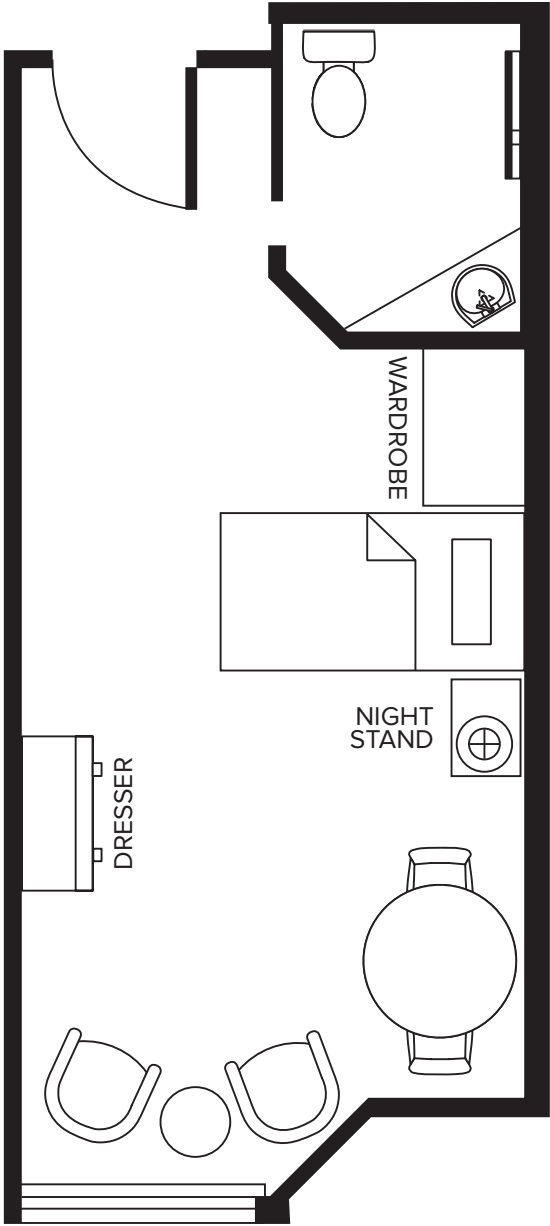

*SAMPLE*  
*Studio*

RESIDENTIAL CARE

254 SQ.FT.

*SAMPLE*  
*Studio*

RESIDENTIAL CARE  
251 SQ.FT.

PEACE PORTAL  
SENIORS VILLAGE