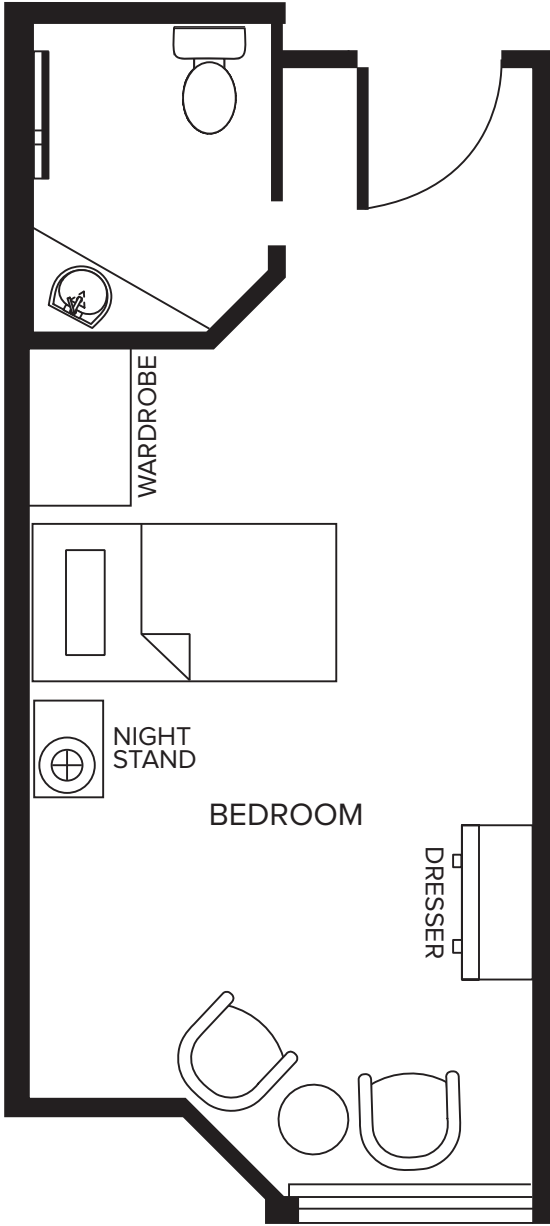

*SAMPLE*  
*Studio*

RESIDENTIAL CARE

254 SQ.FT.

*SAMPLE*  
*Studio*

RESIDENTIAL CARE  
251 SQ.FT.

PEACE PORTAL  
SENIORS VILLAGE