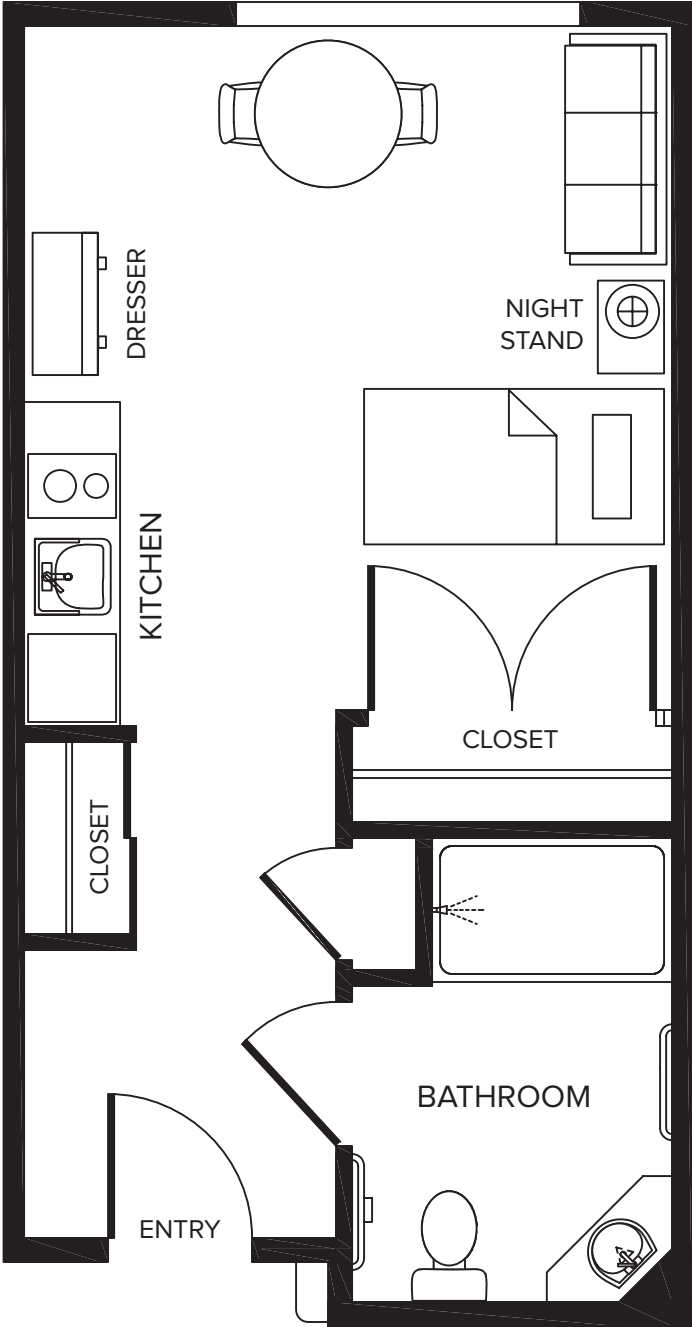

*SAMPLE*  
*Studio*

INDEPENDENT / ASSISTED LIVING

371 SQ.FT.

WAVERLY  
SENIORS VILLAGE

*SAMPLE*  
*Studio*

RESIDENTIAL CARE  
257 SQ.FT.

*SAMPLE*  
*1 Bedroom*

INDEPENDENT / ASSISTED LIVING

573 SQ.FT.

**WAVERLY  
SENIORS VILLAGE**