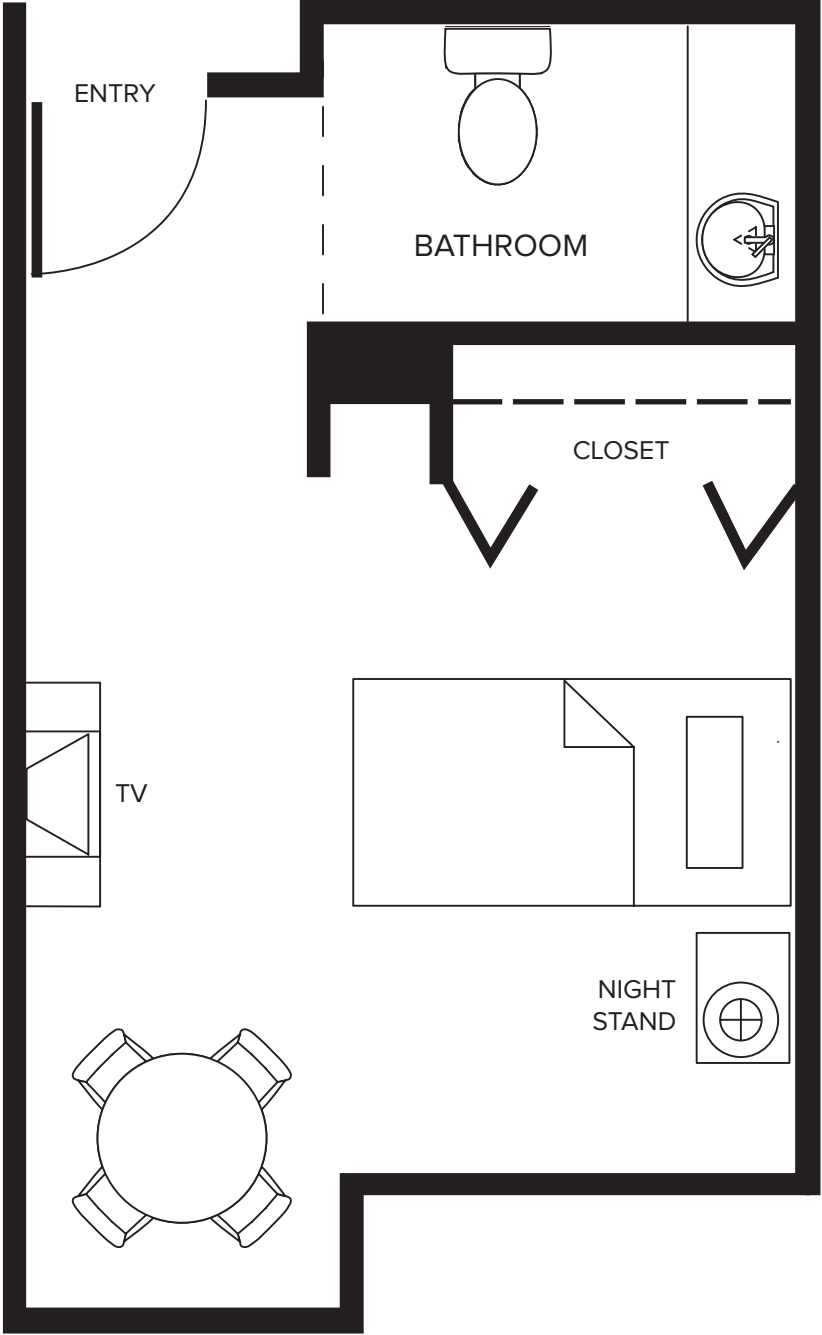

*SAMPLE*  
*Studio*

INDEPENDENT / ASSISTED LIVING

371 SQ.FT.

WAVERLY  
SENIORS VILLAGE

*SAMPLE*  
*Studio*

RESIDENTIAL CARE  
257 SQ.FT.

*SAMPLE*  
*1 Bedroom*

INDEPENDENT / ASSISTED LIVING

573 SQ.FT.

**WAVERLY  
SENIORS VILLAGE**