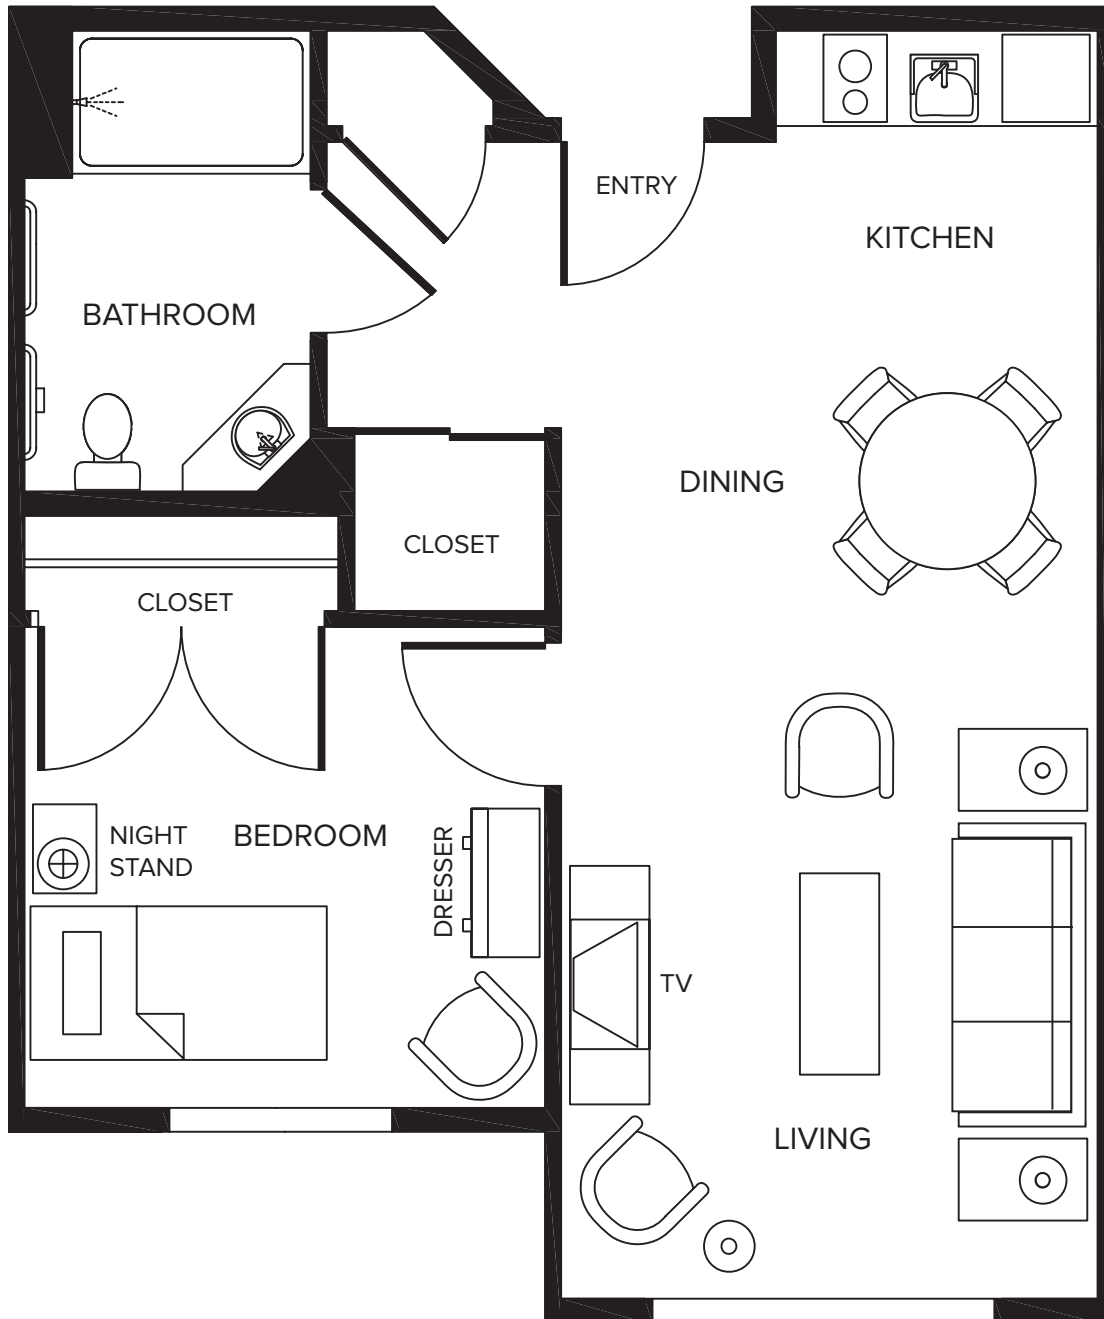

*SAMPLE*  
*Studio*

INDEPENDENT / ASSISTED LIVING

371 SQ.FT.

WAVERLY  
SENIORS VILLAGE

*SAMPLE*  
*Studio*

RESIDENTIAL CARE  
257 SQ.FT.

*SAMPLE*  
*1 Bedroom*

INDEPENDENT / ASSISTED LIVING

573 SQ.FT.

**WAVERLY  
SENIORS VILLAGE**