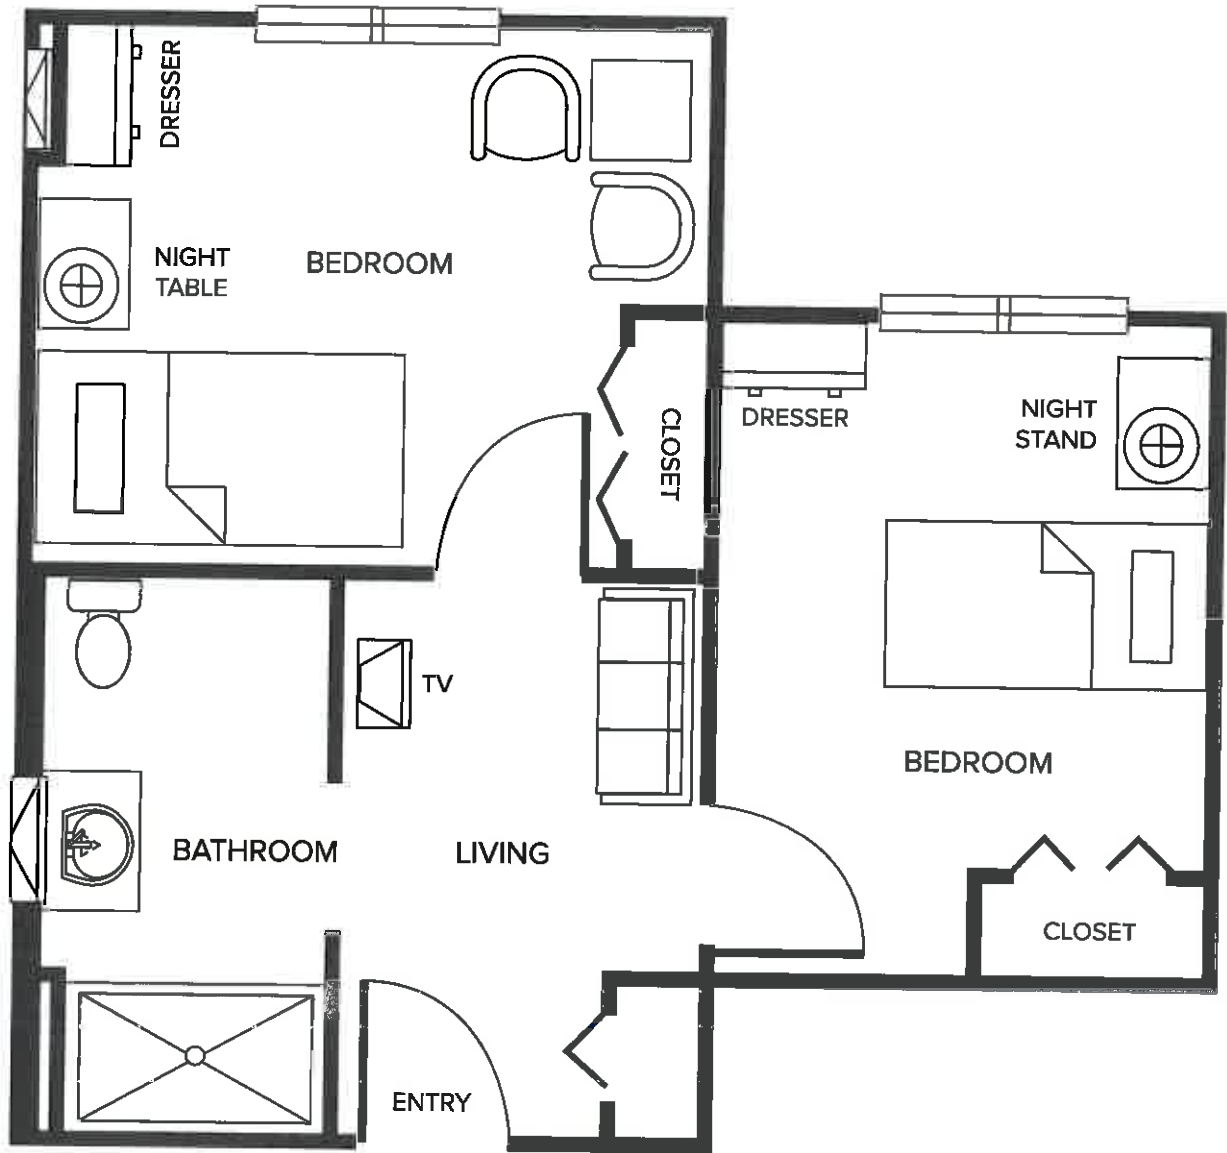

SAMPLE
2 Bedroom

ASSISTED LIVING

522 SQ.FT.

SAMPLE
1 Bedroom

ASSISTED LIVING

493 SQ.FT.

**MILLRISE
PLACE**

SAMPLE
1 Bedroom

ASSISTED LIVING

459 SQ.FT.

SAMPLE
2 Bedroom

ASSISTED LIVING

527 SQ.FT.

SAMPLE
Studio - Large

ASSISTED LIVING

356 SQ.FT.

MILLRISE
PLACE

SAMPLE
Studio - Small

INDEPENDENT / SUPPORTIVE LIVING

313 SQ.FT.

**MILLRISE
PLACE**