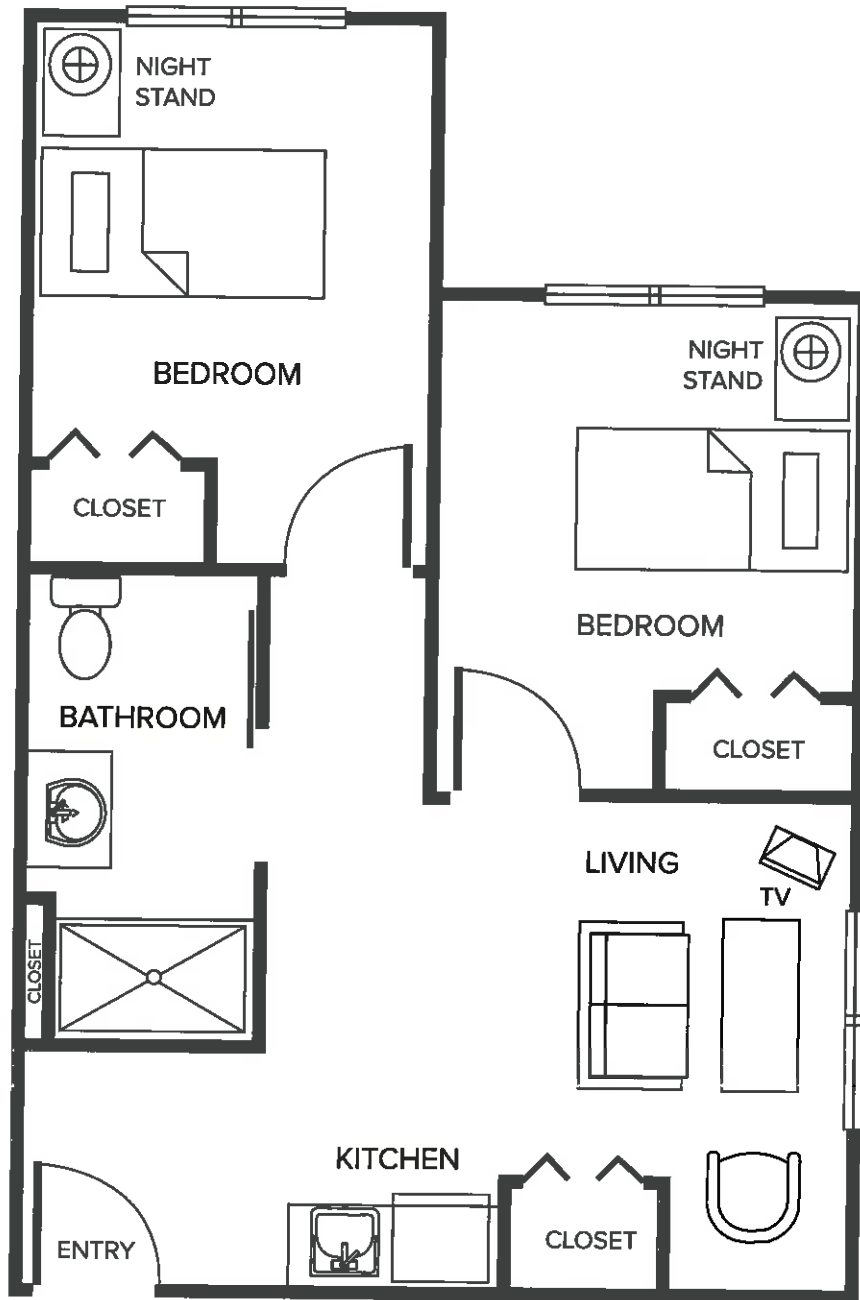

SAMPLE
2 Bedroom

ASSISTED LIVING

522 SQ.FT.

SAMPLE
1 Bedroom

ASSISTED LIVING

493 SQ.FT.

**MILLRISE
PLACE**

SAMPLE
1 Bedroom

ASSISTED LIVING

459 SQ.FT.

SAMPLE
2 Bedroom

ASSISTED LIVING

527 SQ.FT.

SAMPLE
Studio - Large

ASSISTED LIVING

356 SQ.FT.

MILLRISE
PLACE

SAMPLE
Studio - Small

INDEPENDENT / SUPPORTIVE LIVING

313 SQ.FT.

**MILLRISE
PLACE**