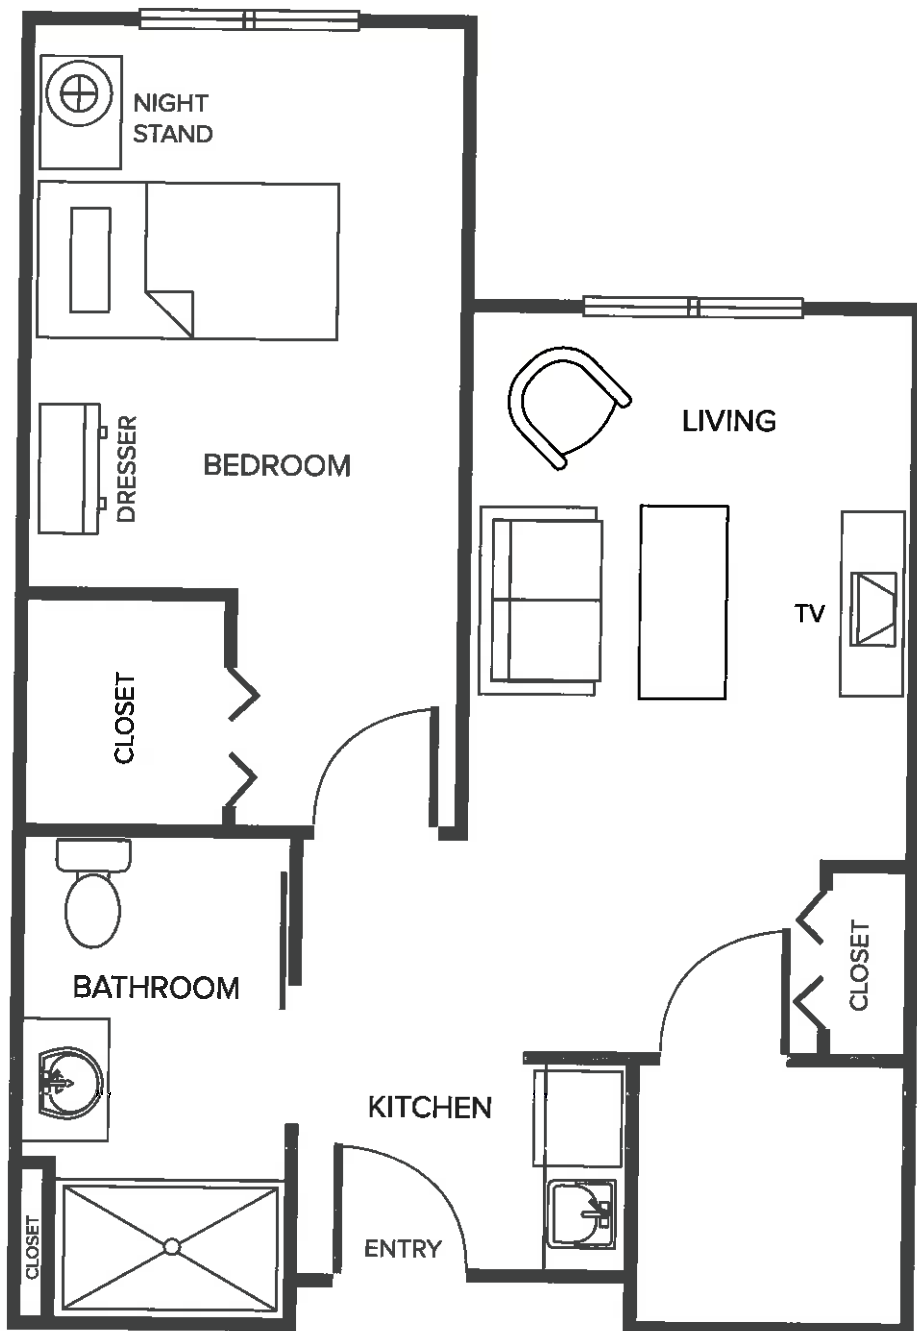

SAMPLE
2 Bedroom

ASSISTED LIVING

522 SQ.FT.

SAMPLE
1 Bedroom

ASSISTED LIVING

493 SQ.FT.

**MILLRISE
PLACE**

SAMPLE
1 Bedroom

ASSISTED LIVING

459 SQ.FT.

SAMPLE
2 Bedroom

ASSISTED LIVING

527 SQ.FT.

SAMPLE
Studio - Large

ASSISTED LIVING

356 SQ.FT.

MILLRISE
PLACE

SAMPLE
Studio - Small

INDEPENDENT / SUPPORTIVE LIVING

313 SQ.FT.

**MILLRISE
PLACE**