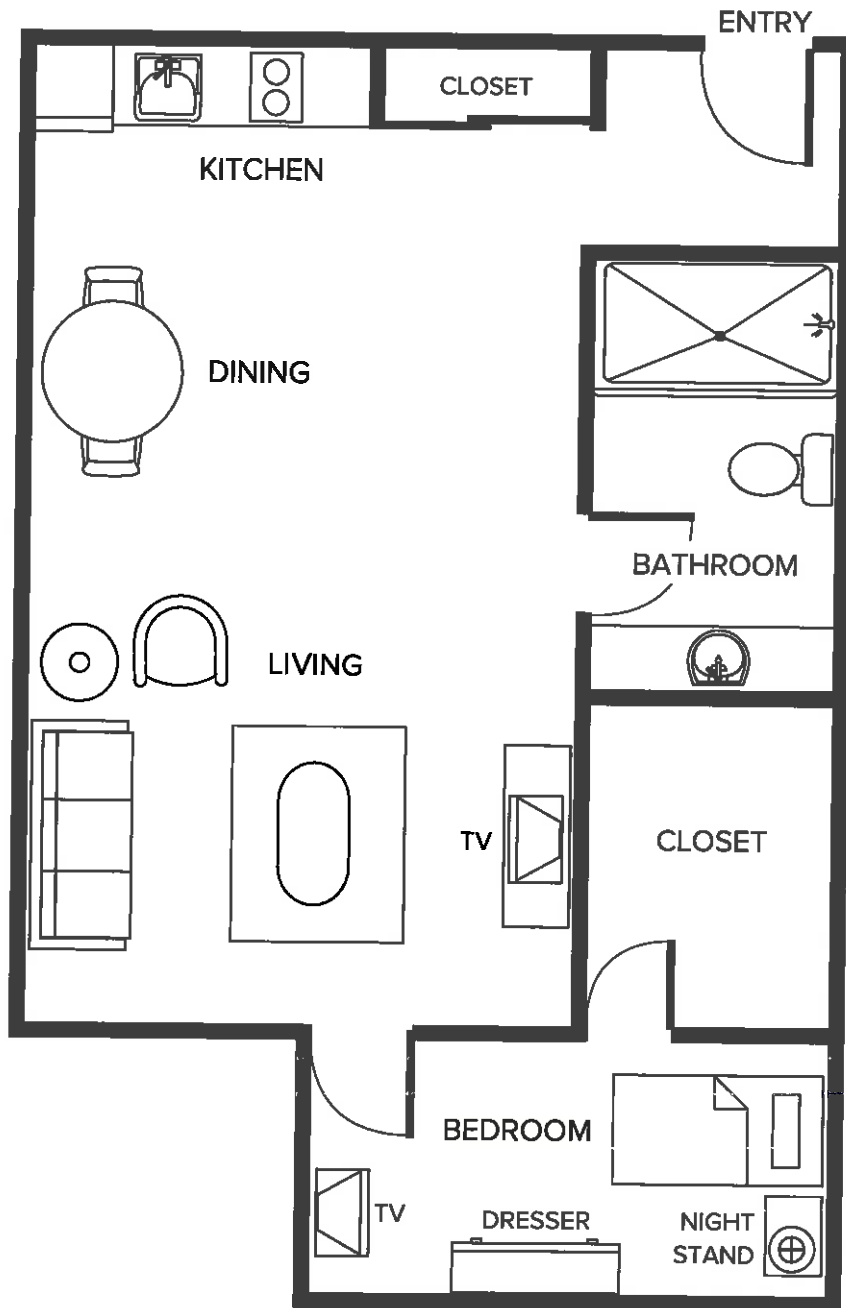

SAMPLE
2 Bedroom

ASSISTED LIVING

522 SQ.FT.

SAMPLE
1 Bedroom

ASSISTED LIVING

493 SQ.FT.

**MILLRISE
PLACE**

SAMPLE
1 Bedroom

ASSISTED LIVING

459 SQ.FT.

SAMPLE
2 Bedroom

ASSISTED LIVING

527 SQ.FT.

SAMPLE
Studio - Large

ASSISTED LIVING

356 SQ.FT.

MILLRISE
PLACE

SAMPLE
Studio - Small

INDEPENDENT / SUPPORTIVE LIVING

313 SQ.FT.

**MILLRISE
PLACE**