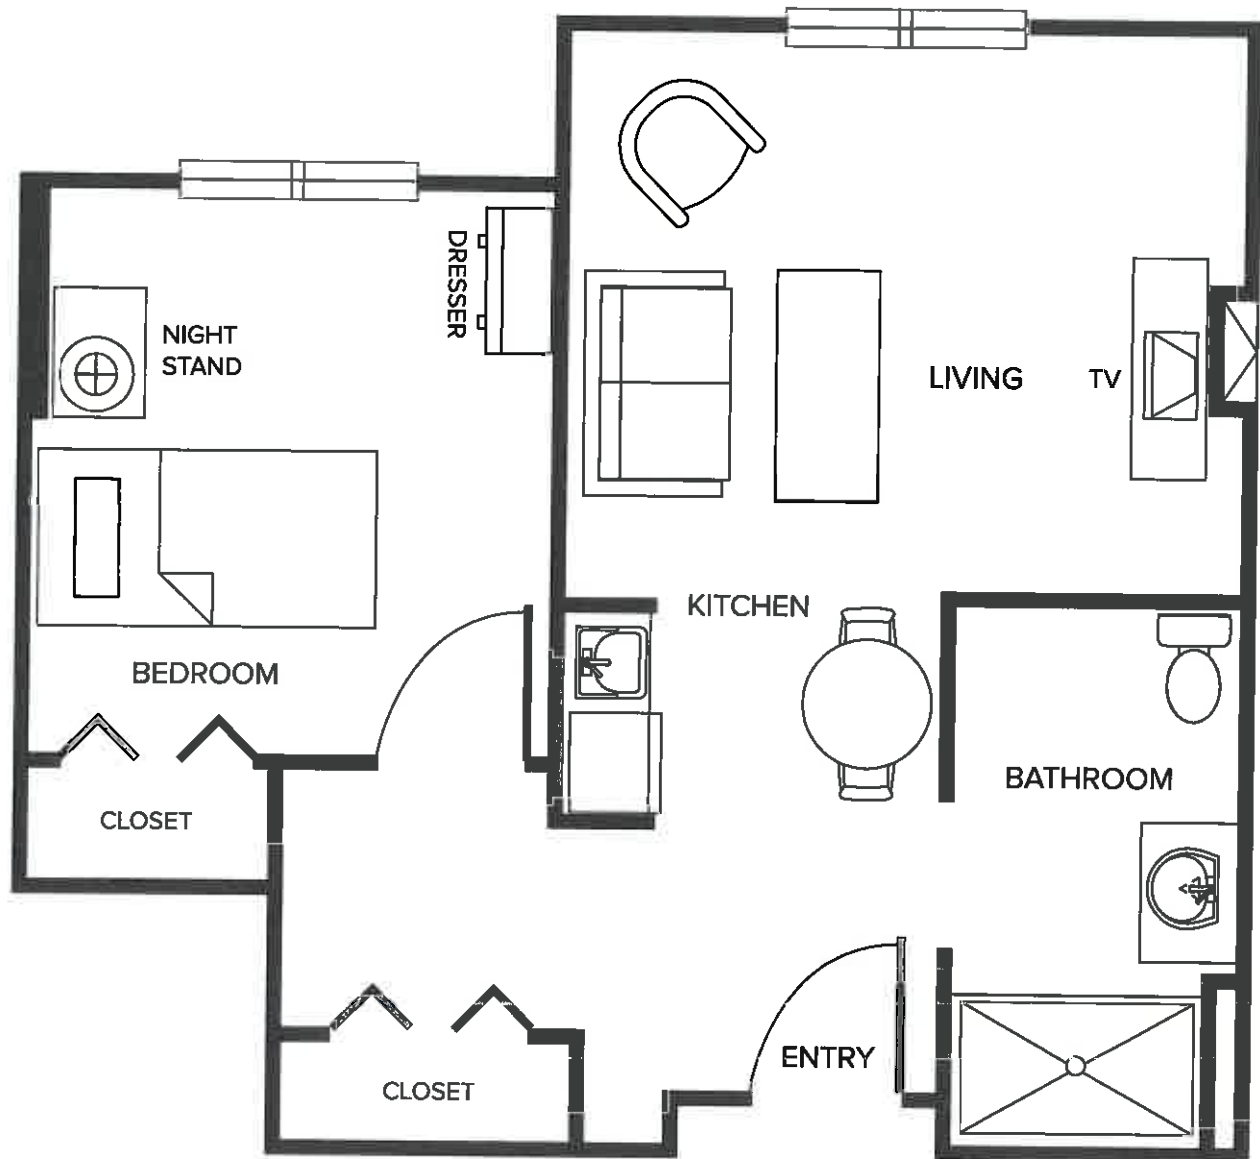

SAMPLE
2 Bedroom

ASSISTED LIVING

522 SQ.FT.

SAMPLE
1 Bedroom

ASSISTED LIVING

493 SQ.FT.

**MILLRISE
PLACE**

SAMPLE
1 Bedroom

ASSISTED LIVING

459 SQ.FT.

SAMPLE
2 Bedroom

ASSISTED LIVING

527 SQ.FT.

SAMPLE
Studio - Large

ASSISTED LIVING

356 SQ.FT.

MILLRISE
PLACE

SAMPLE
Studio - Small

INDEPENDENT / SUPPORTIVE LIVING

313 SQ.FT.

**MILLRISE
PLACE**