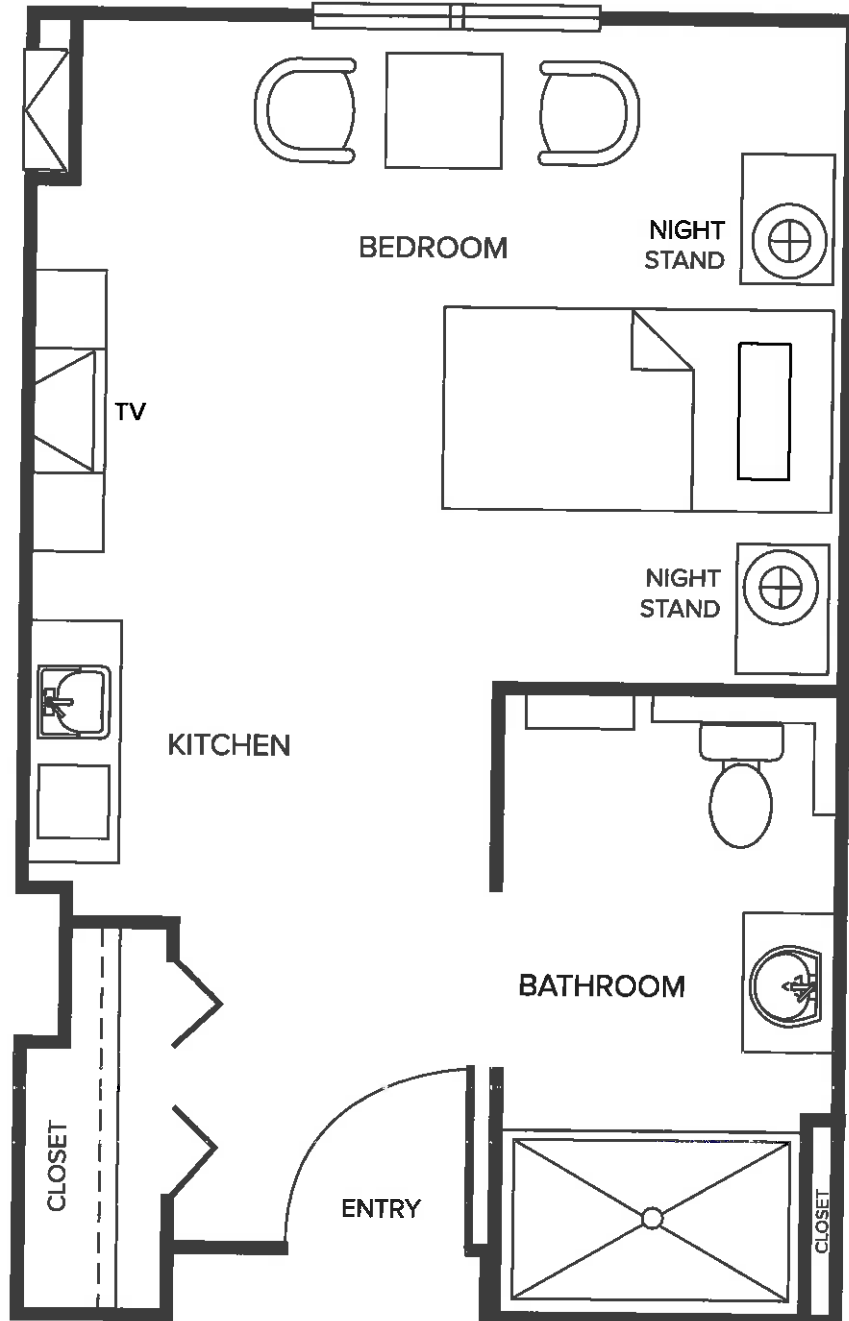

SAMPLE
2 Bedroom

ASSISTED LIVING

522 SQ.FT.

SAMPLE
1 Bedroom

ASSISTED LIVING

493 SQ.FT.

**MILLRISE
PLACE**

SAMPLE
1 Bedroom

ASSISTED LIVING

459 SQ.FT.

SAMPLE
2 Bedroom

ASSISTED LIVING

527 SQ.FT.

SAMPLE
Studio - Large

ASSISTED LIVING

356 SQ.FT.

MILLRISE
PLACE

SAMPLE
Studio - Small

INDEPENDENT / SUPPORTIVE LIVING

313 SQ.FT.

**MILLRISE
PLACE**