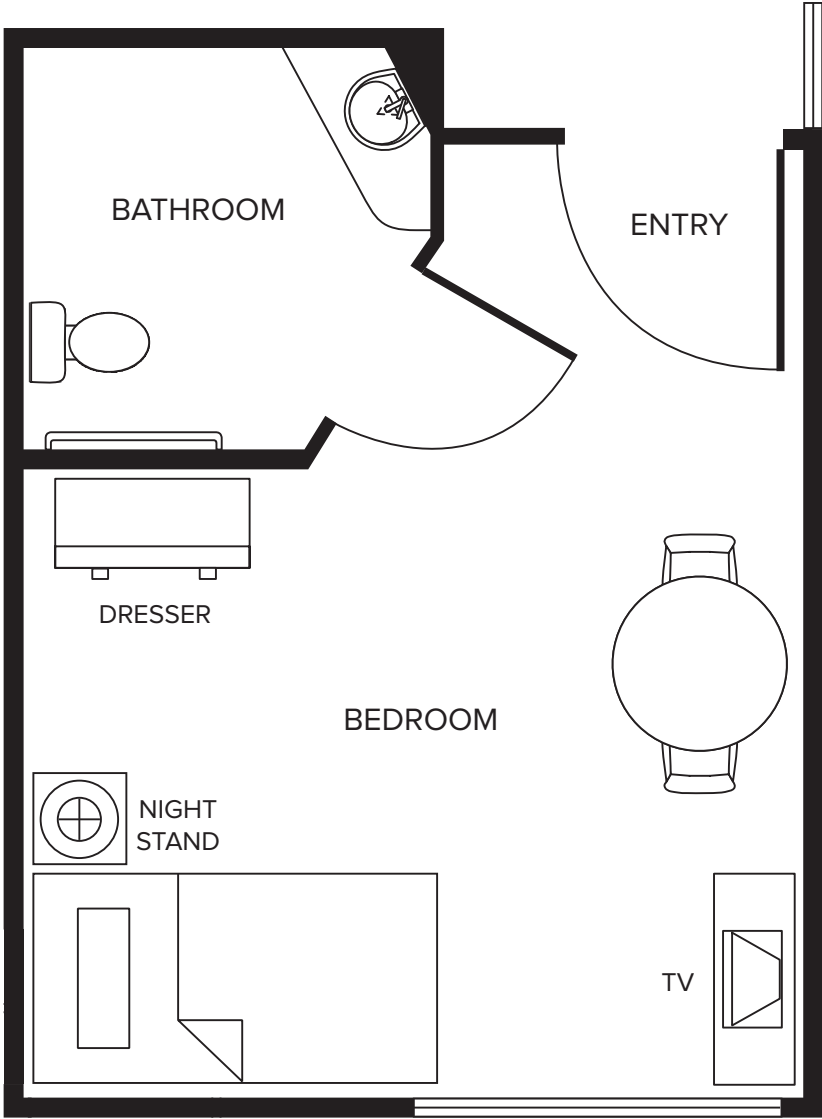

SAMPLE
Studio

RESIDENTIAL CARE
208 - 308 SQ.FT.

SAMPLE
Studio

RESIDENTIAL CARE

208 - 308 SQ.FT.