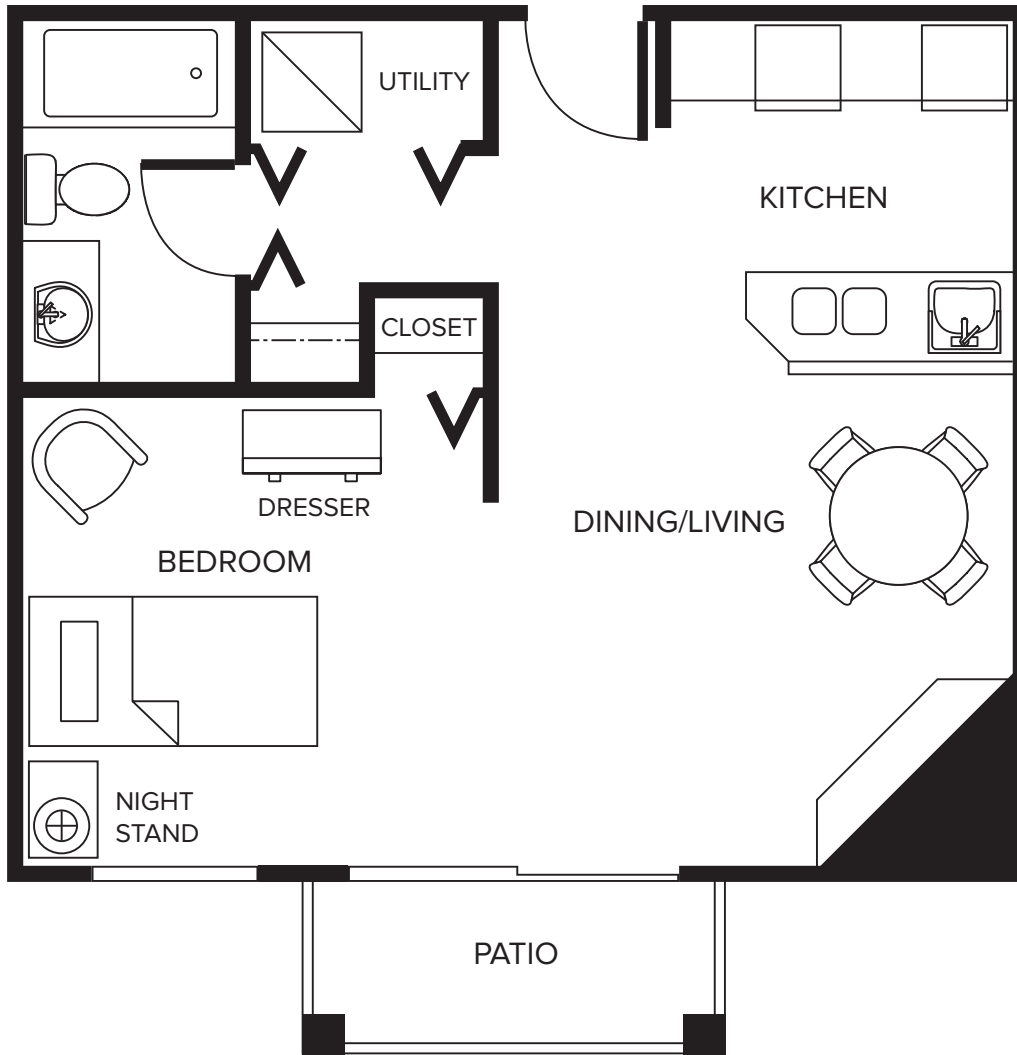

SAMPLE
Studio

ASSISTED LIVING
356 SQ.FT.

Casa Loma at
Comox Valley Seniors Village

SAMPLE
1 Bedroom

ASSISTED LIVING

600 SQ.FT.

Casa Loma at
Comox Valley Seniors Village

SAMPLE
1 Bedroom

ASSISTED LIVING

628 SQ.FT.

Casa Loma at
Comox Valley Seniors Village

SAMPLE
Studio

ASSISTED LIVING

504 SQ.FT.

Casa Loma at
Comox Valley Seniors Village