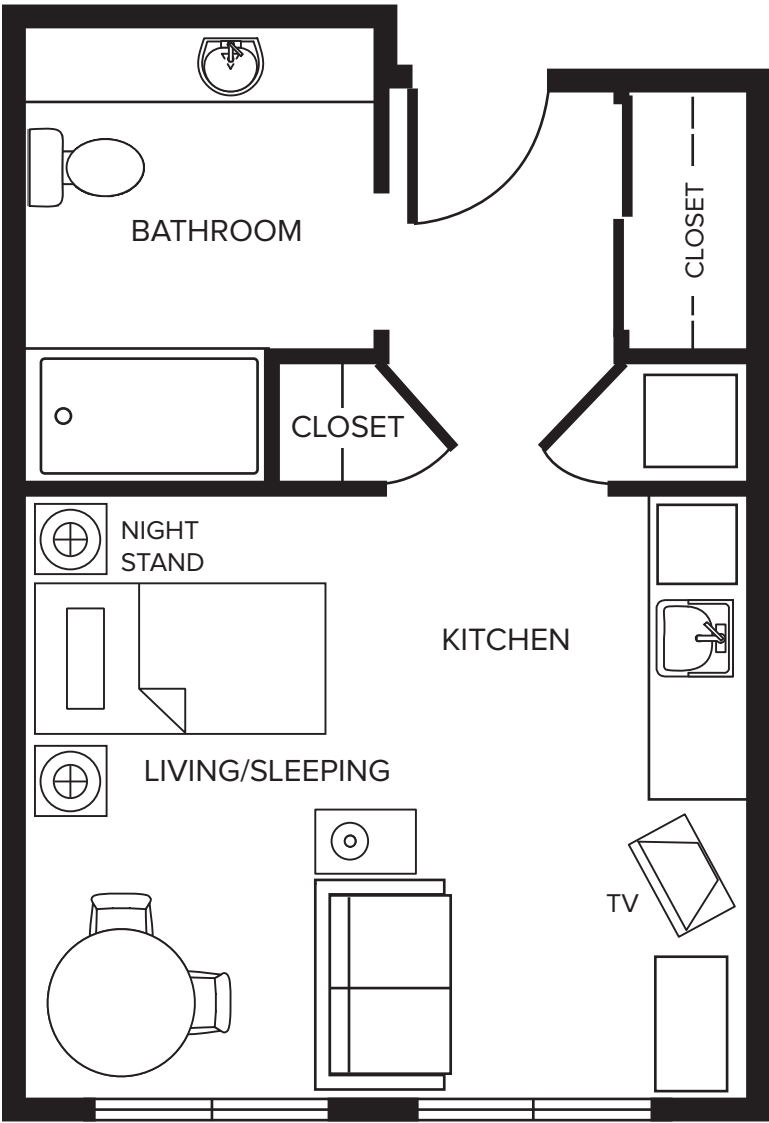

SAMPLE
Studio

ASSISTED LIVING
356 SQ.FT.

Casa Loma at
Comox Valley Seniors Village

SAMPLE
1 Bedroom

ASSISTED LIVING

600 SQ.FT.

Casa Loma at
Comox Valley Seniors Village

SAMPLE
1 Bedroom

ASSISTED LIVING

628 SQ.FT.

Casa Loma at
Comox Valley Seniors Village

SAMPLE
Studio

ASSISTED LIVING

504 SQ.FT.

Casa Loma at
Comox Valley Seniors Village