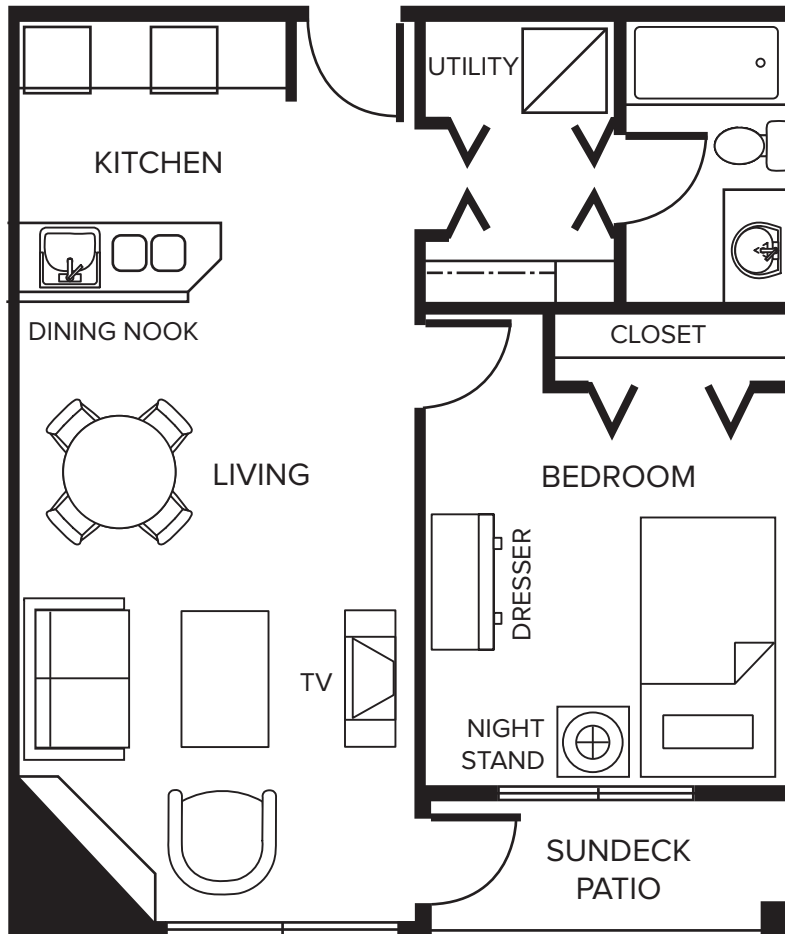

SAMPLE
Studio

ASSISTED LIVING
356 SQ.FT.

Casa Loma at
Comox Valley Seniors Village

SAMPLE
1 Bedroom

ASSISTED LIVING

600 SQ.FT.

Casa Loma at
Comox Valley Seniors Village

SAMPLE
1 Bedroom

ASSISTED LIVING

628 SQ.FT.

Casa Loma at
Comox Valley Seniors Village

SAMPLE
Studio

ASSISTED LIVING

504 SQ.FT.

Casa Loma at
Comox Valley Seniors Village