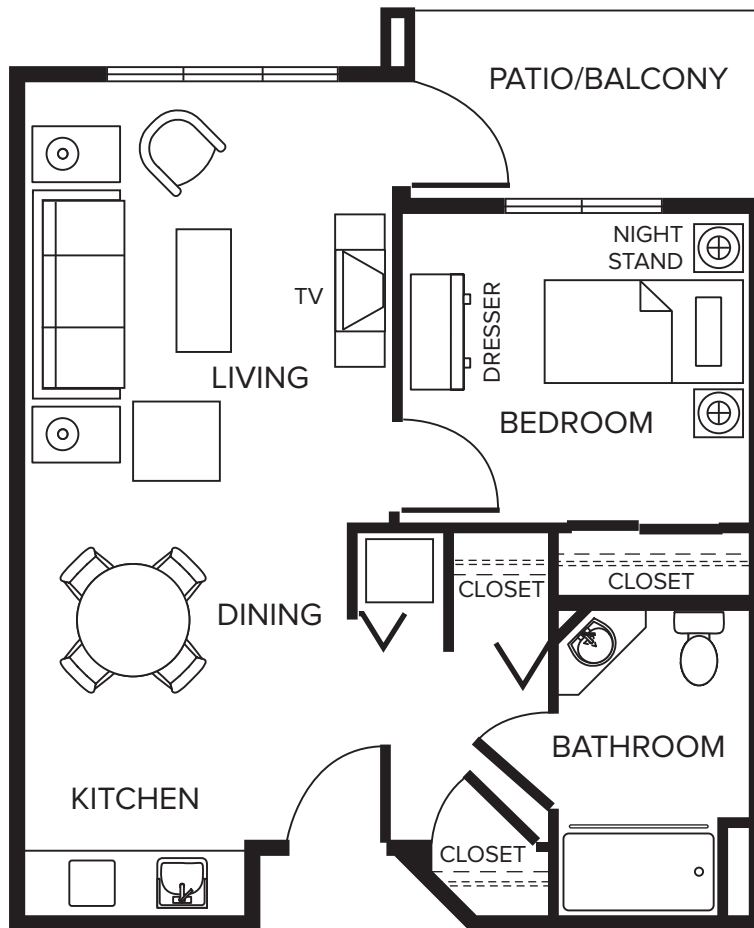

SAMPLE
Studio

ASSISTED LIVING
356 SQ.FT.

Casa Loma at
Comox Valley Seniors Village

SAMPLE
1 Bedroom

ASSISTED LIVING

600 SQ.FT.

Casa Loma at
Comox Valley Seniors Village

SAMPLE
1 Bedroom

ASSISTED LIVING

628 SQ.FT.

Casa Loma at
Comox Valley Seniors Village

SAMPLE
Studio

ASSISTED LIVING

504 SQ.FT.

Casa Loma at
Comox Valley Seniors Village