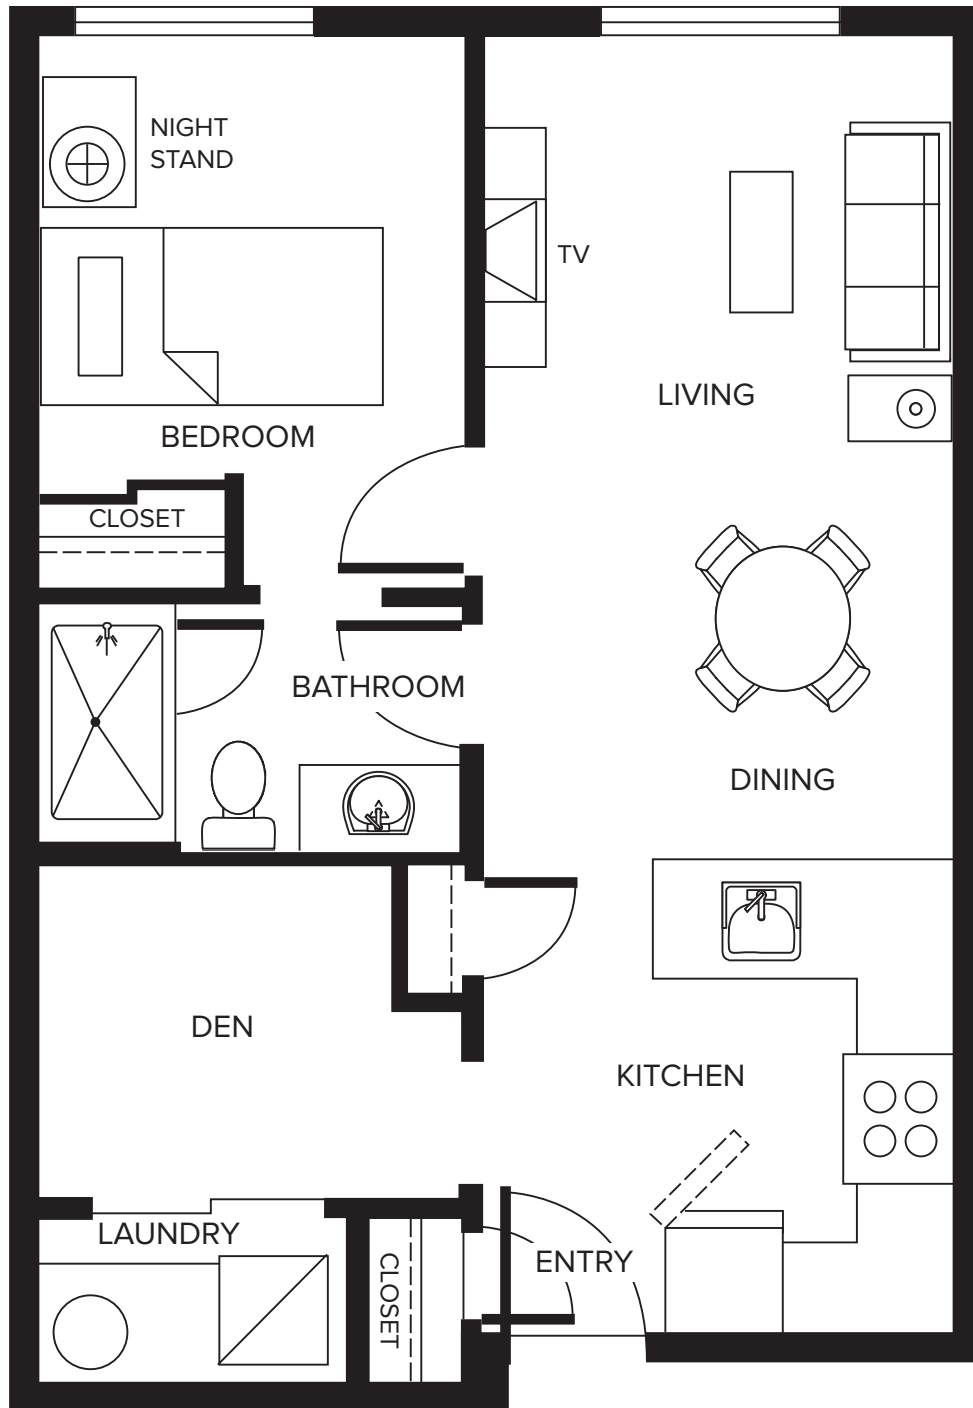

SAMPLE
2 Bedroom

INDEPENDENT LIVING

585 SQ.FT.

AUBURN
SENIORS RESIDENCE

SAMPLE
1 Bedroom + Den

INDEPENDENT LIVING

585 SQ.FT.

**AUBURN
SENIORS RESIDENCE**