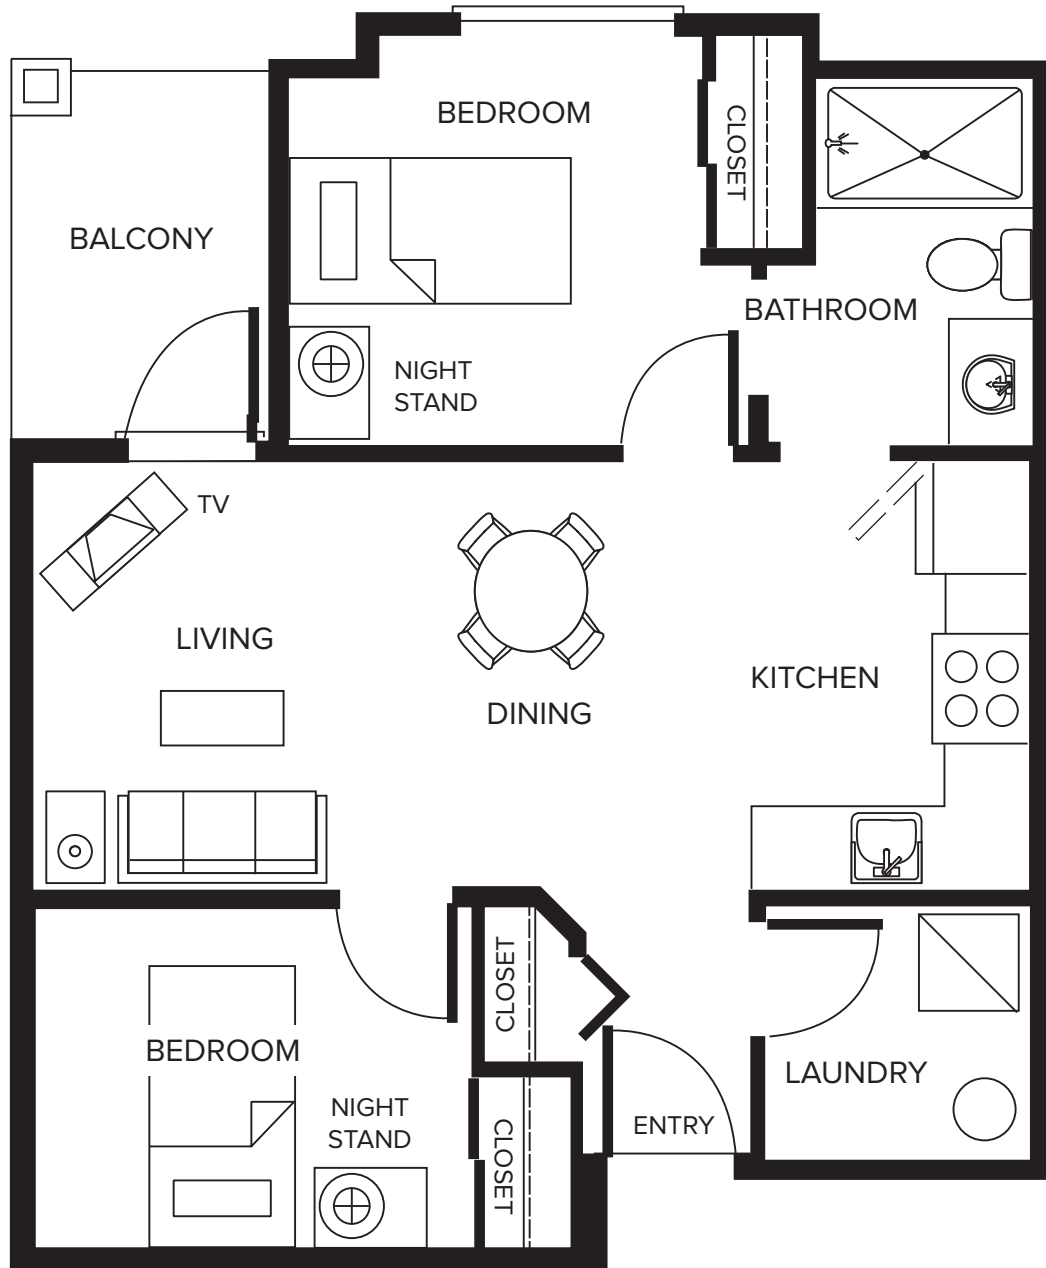

SAMPLE
2 Bedroom

INDEPENDENT LIVING

585 SQ.FT.

AUBURN
SENIORS RESIDENCE

SAMPLE
1 Bedroom + Den

INDEPENDENT LIVING

585 SQ.FT.

**AUBURN
SENIORS RESIDENCE**