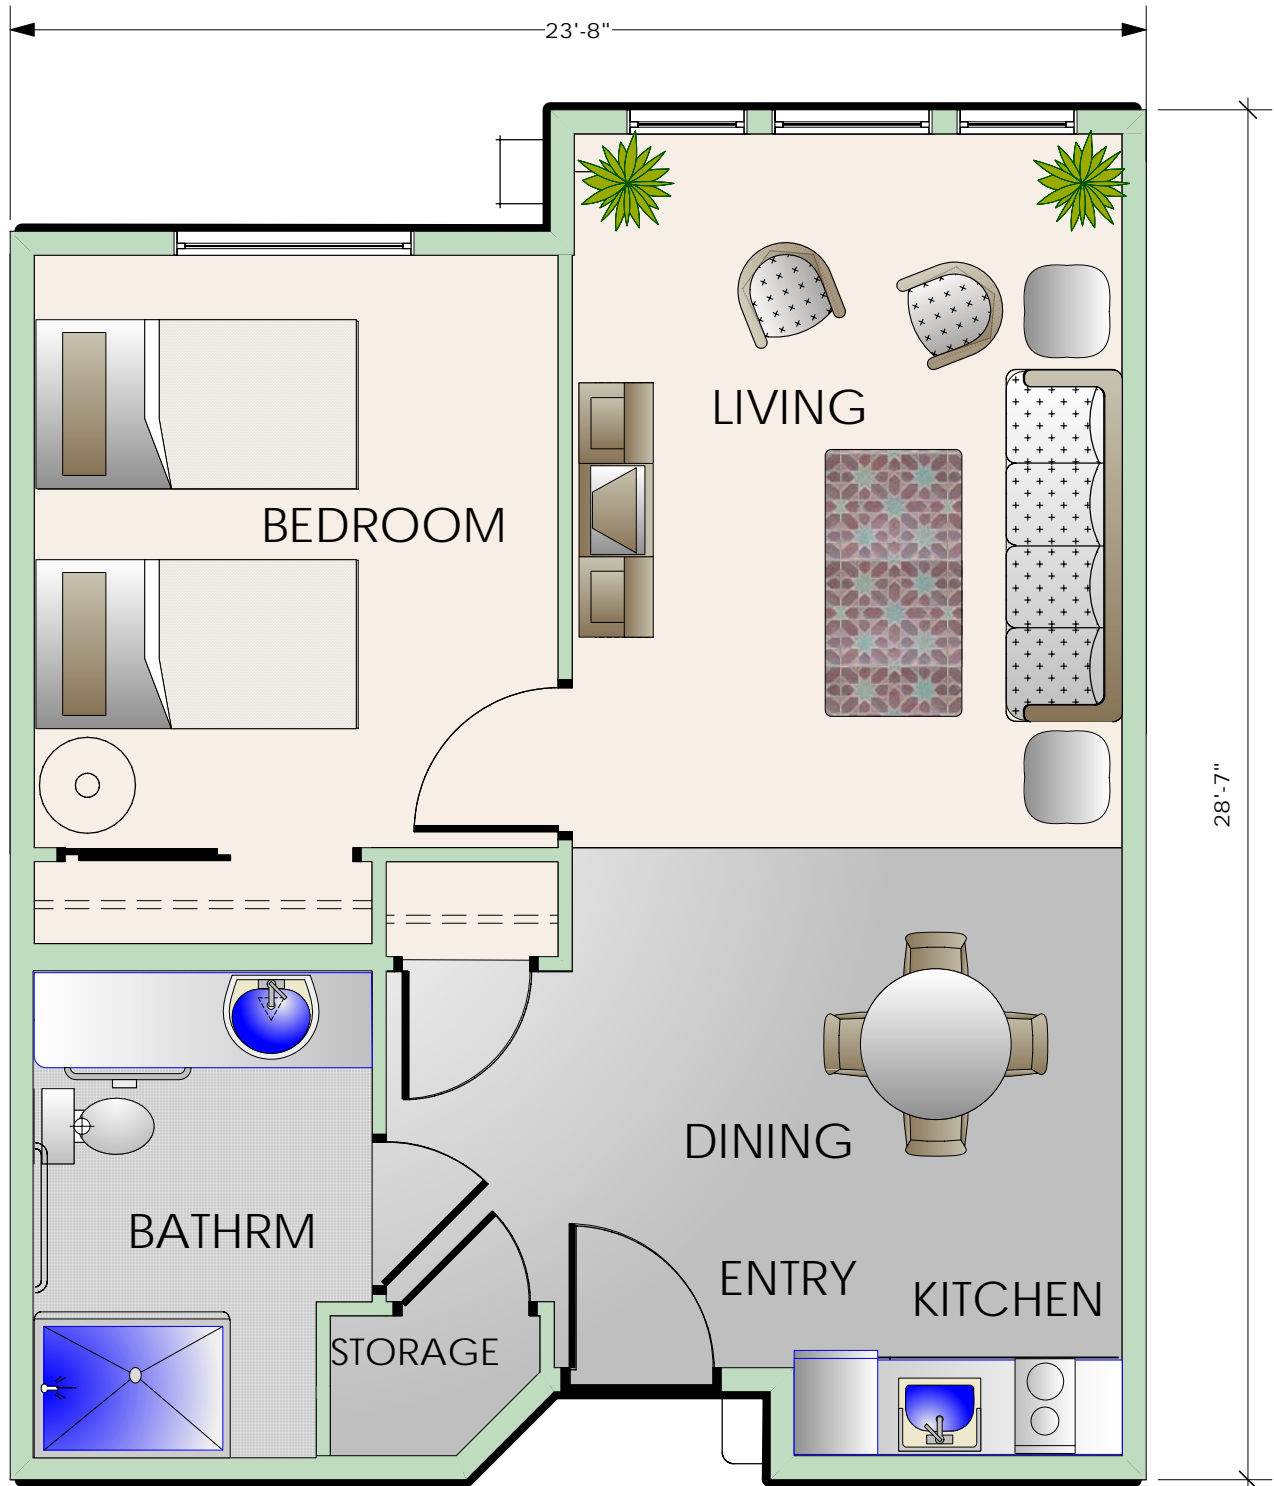

ROSEMARY HEIGHTS SENIORS VILLAGE

UNIT 1

dca

DEREK CRAWFORD ARCHITECT INC.
906-938 Howe Street Vancouver, BC Canada V6Z 1N9
T: 604.688.8370 F: 604.688.8371 E: info@dc-arch.ca W: www.dc-arch.ca

ASSISTED LIVING 1BEDROOM
623 SQ.FT G.L.A.
SCALE : 1/4" = 1'